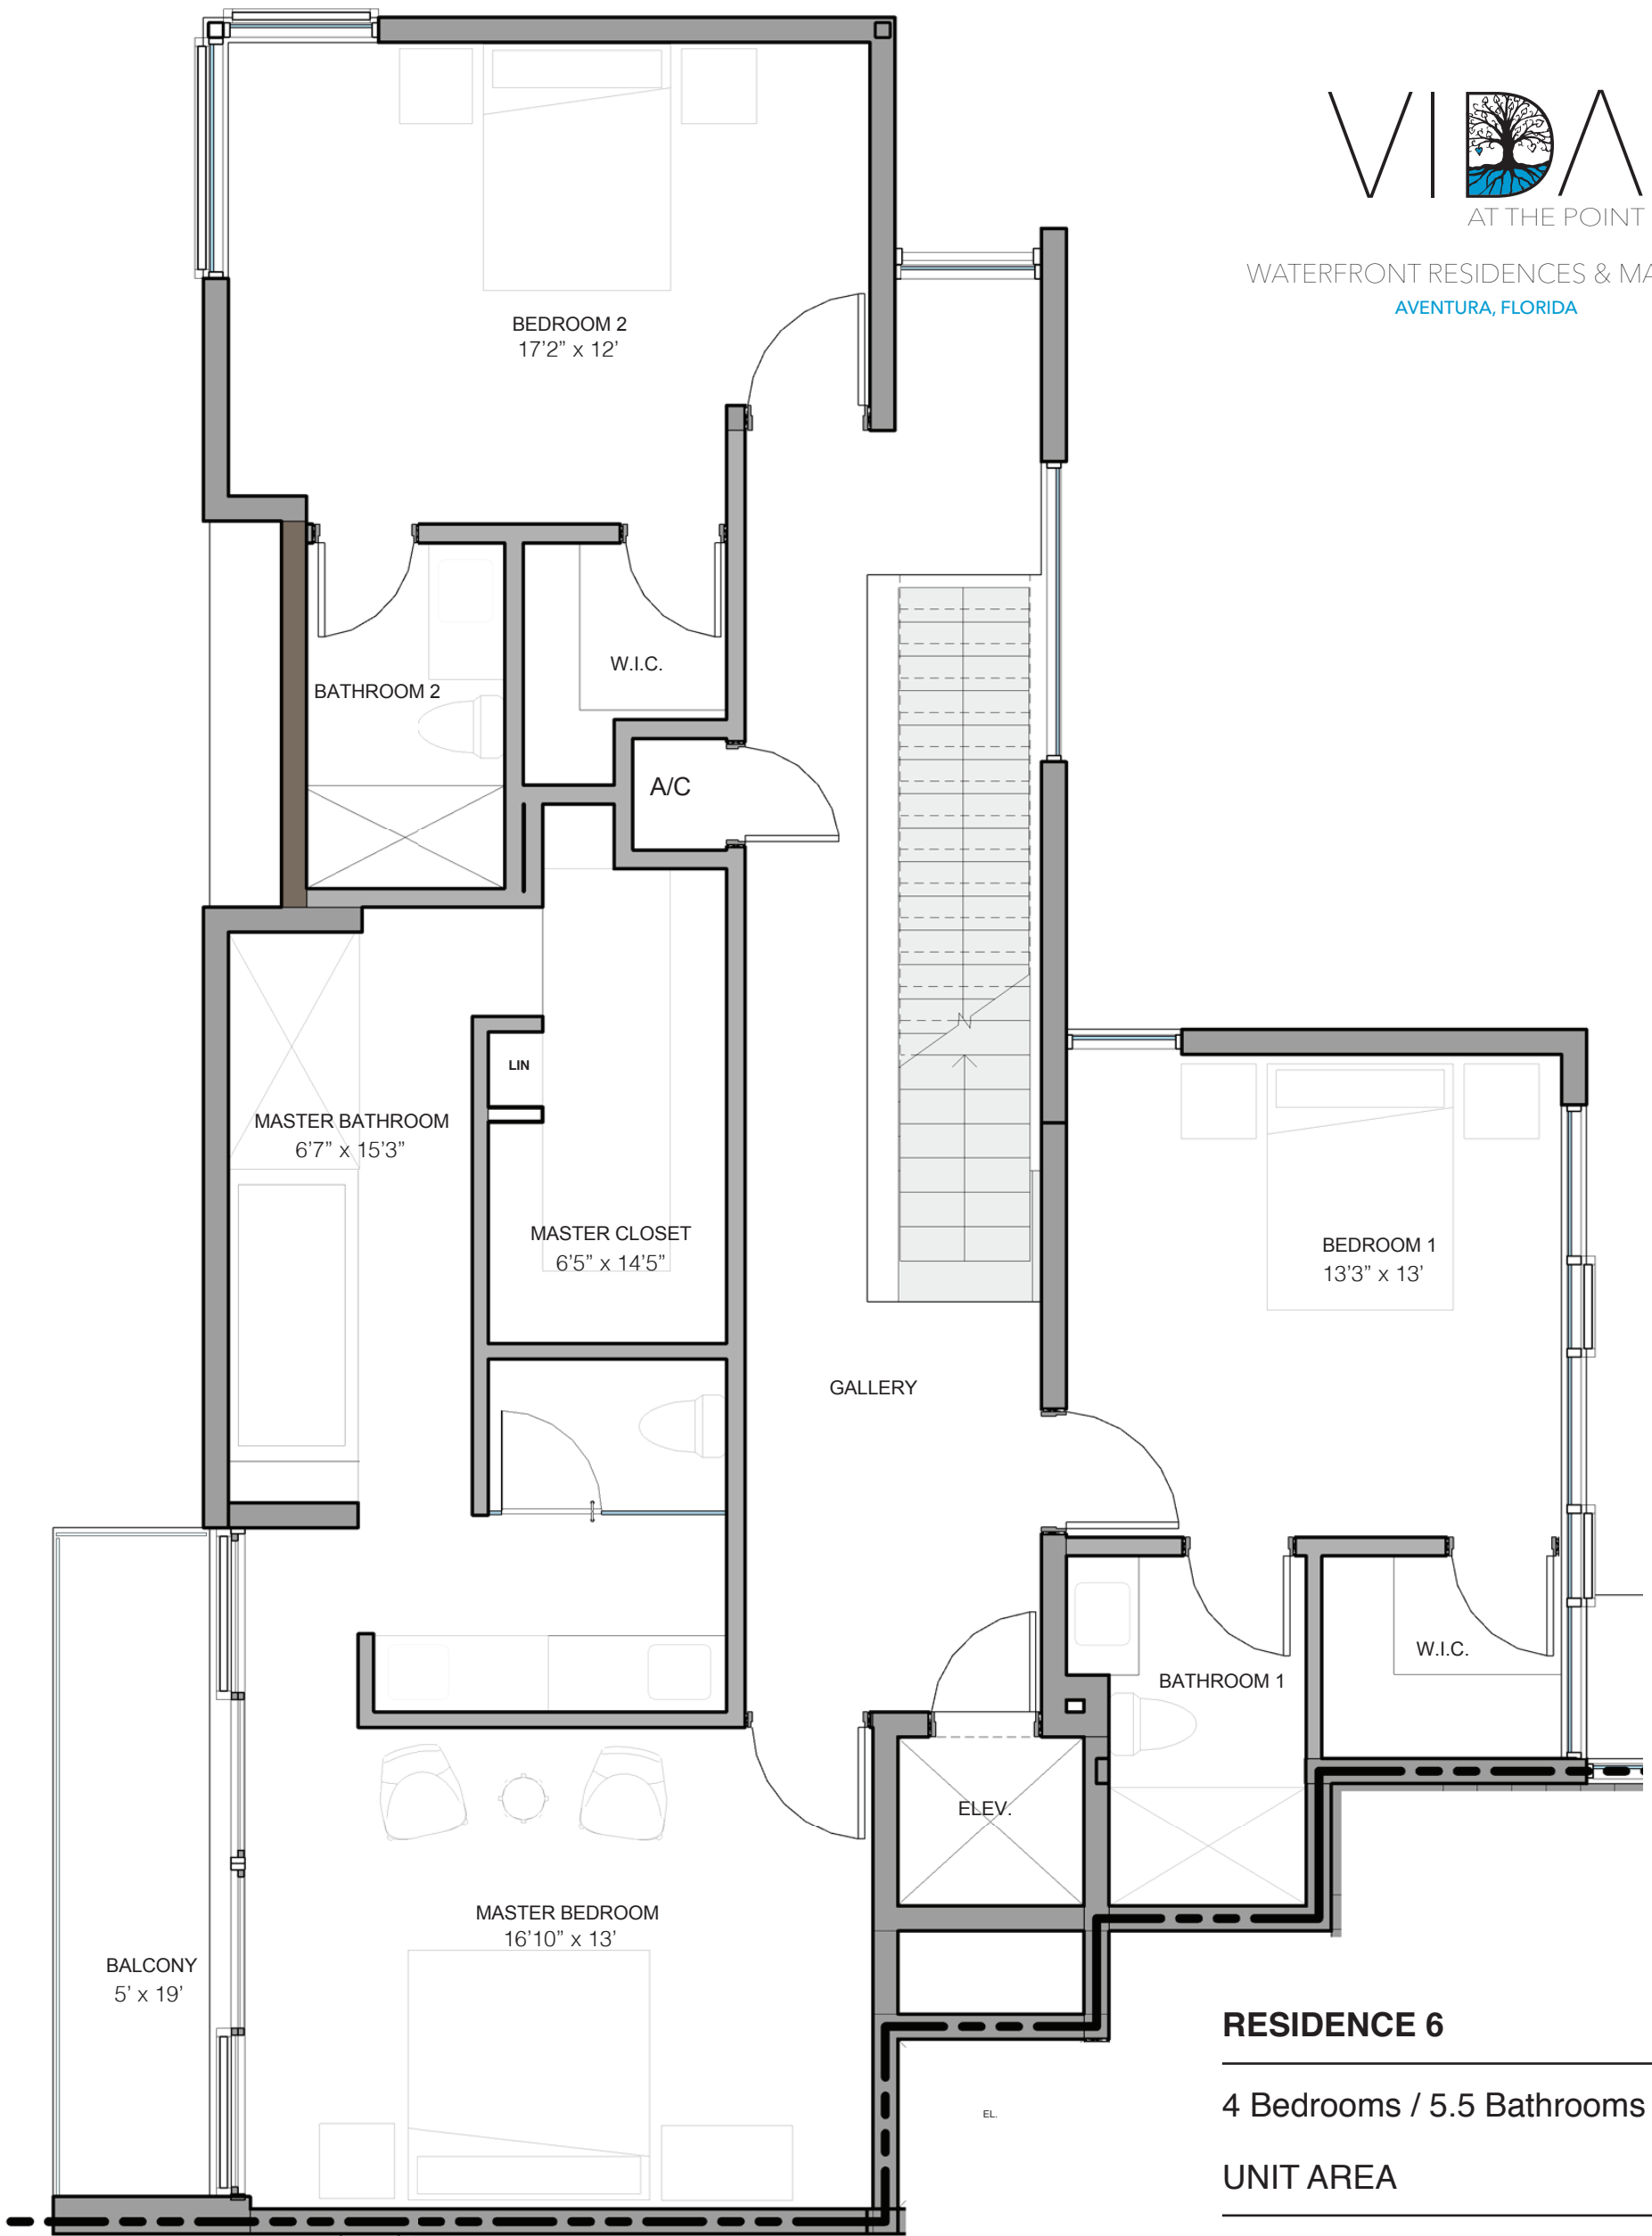

RESIDENCE 6

4 Bedrooms / 5.5 Bathrooms

UNIT AREA

Interior:	3,637 sf.	337.8 m ²
Exterior:	1,473 sf.	136.8 m ²
Total:	5,110 sf.	474.7 m ²

LEVEL 1

LEVEL 1 AREA

Interior:	1,809 sf.	168 m ²
Exterior:	916 sf.	85 m ²
Total:	2,725 sf.	253 m ²

RESIDENCE 6

4 Bedrooms / 5.5 Bathrooms

UNIT AREA

Interior:	3,637 sf.	337.8 m ²
Exterior:	1,473 sf.	136.8 m ²
Total:	5,110 sf.	474.7 m²

LEVEL 2

LEVEL 2 AREA

Interior:	1,497 sf.	139 m ²
Exterior:	87 sf.	8 m ²
Total:	1,584 sf.	147 m²

RESIDENCE 6

4 Bedrooms / 5.5 Bathrooms

UNIT AREA

Interior:	3,637 sf.	337.8 m ²
Exterior:	1,473 sf.	136.8 m ²
Total:	5,110 sf.	474.7 m²

LEVEL 3

LEVEL 3 AREA

Interior:	331 sf.	30.7 m ²
Exterior:	470 sf.	43.6 m ²
Total:	801 sf.	74.3 m²