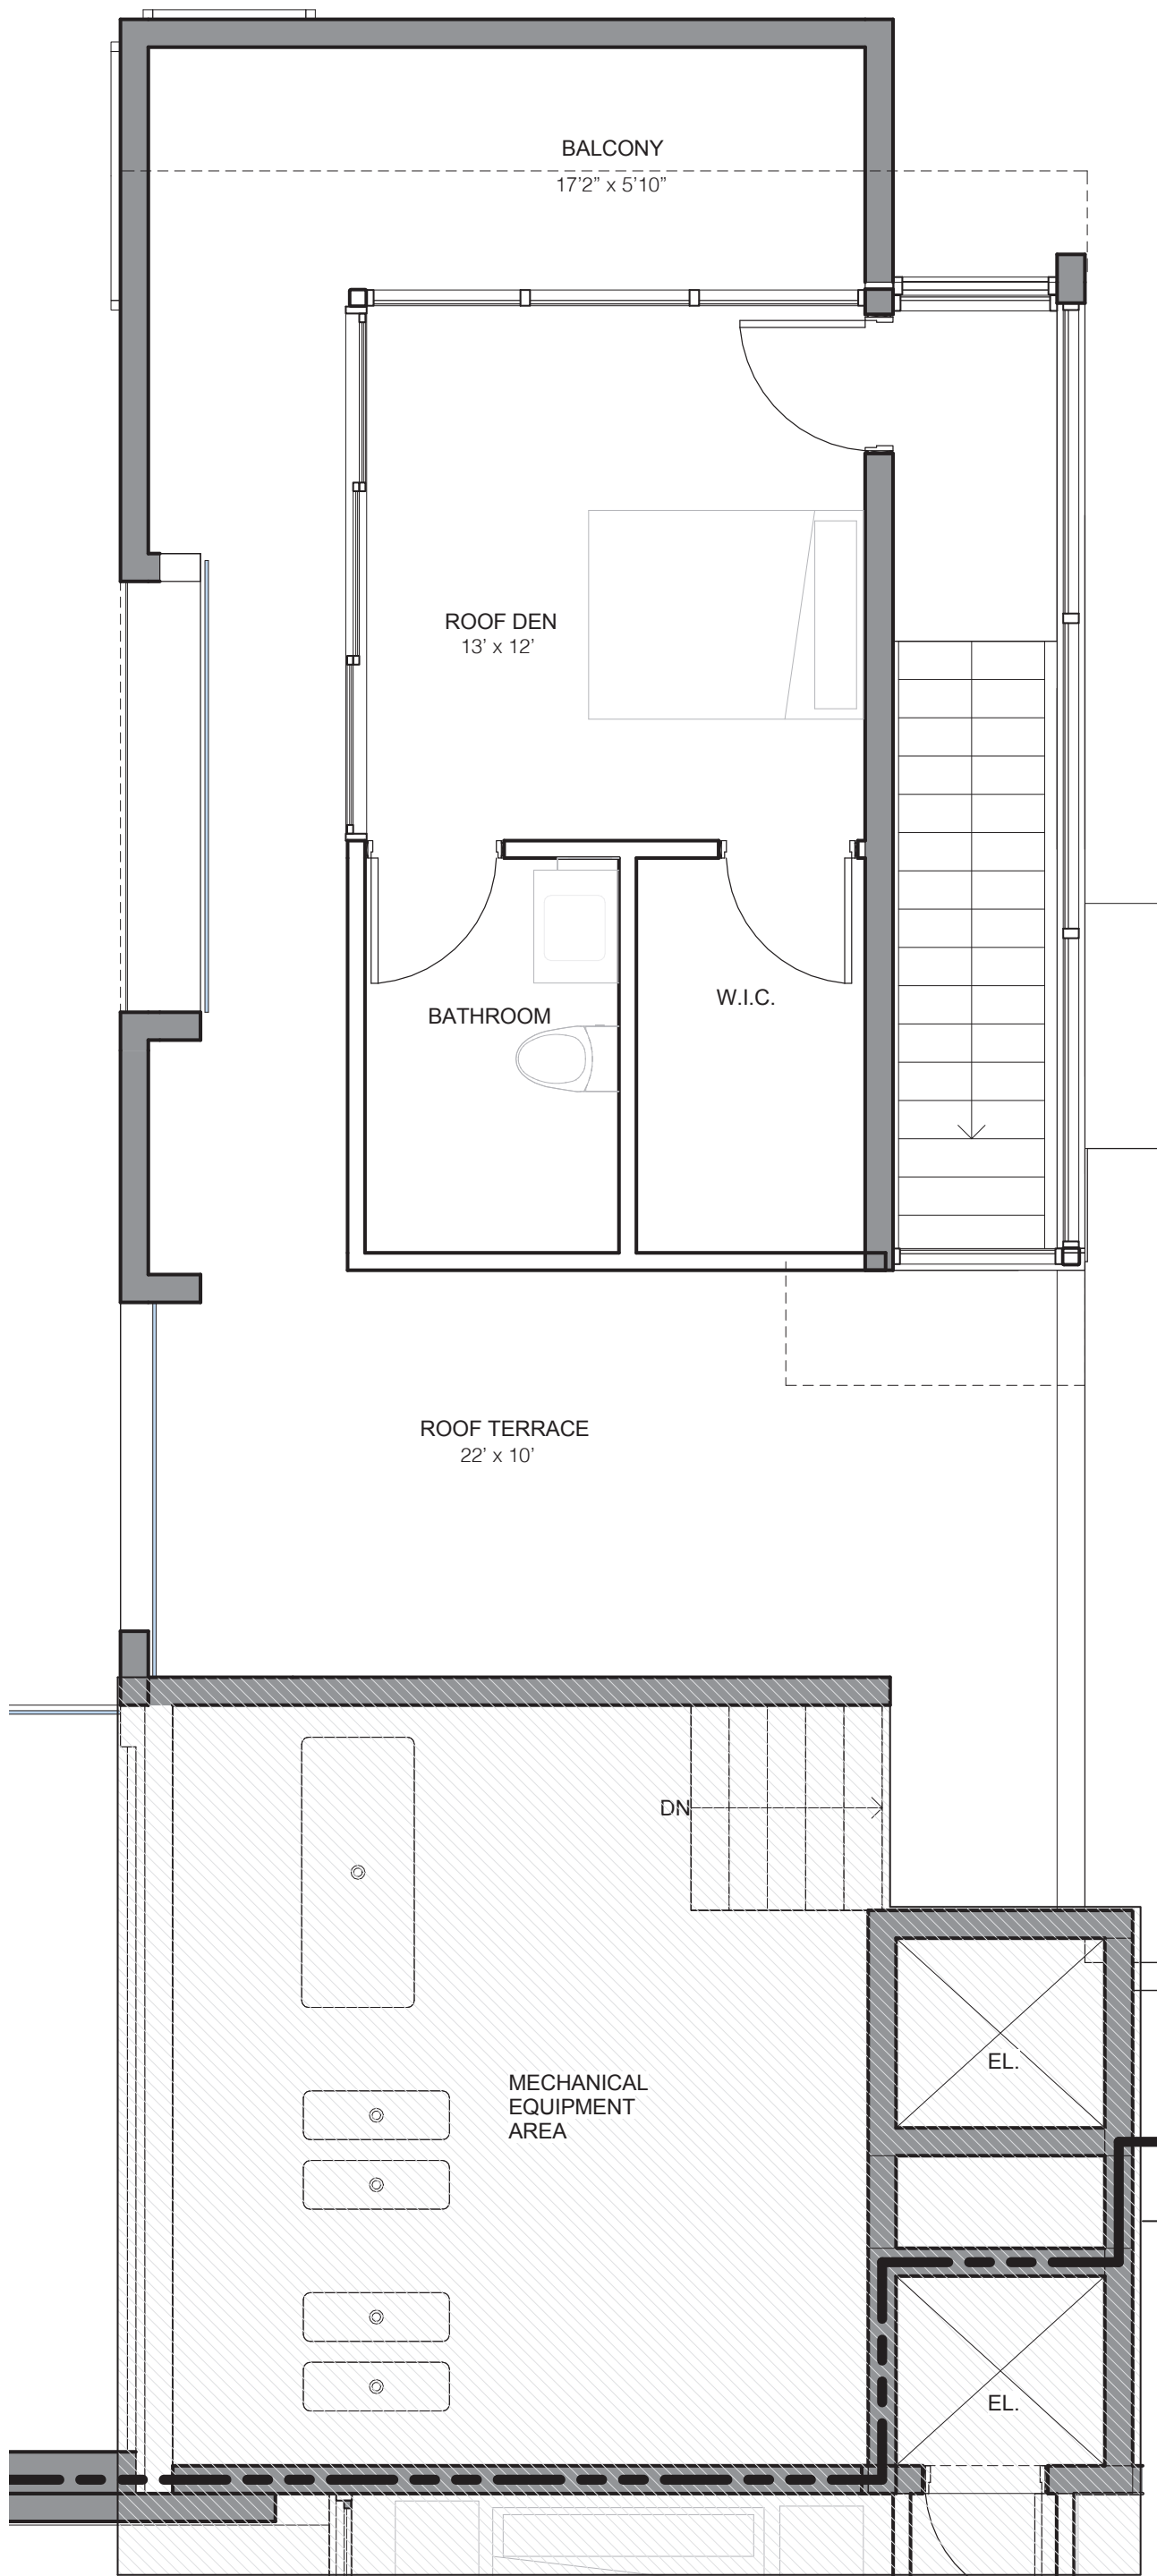

RESIDENCE 6

4 Bedrooms / 5.5 Bathrooms

UNIT AREA

Interior:	3,637 sf.	337.8 m ²
Exterior:	1,473 sf.	136.8 m ²
Total:	5,110 sf.	474.7 m ²

LEVEL 1

LEVEL 1 AREA

Interior:	1,809 sf.	168 m ²
Exterior:	916 sf.	85 m ²
Total:	2,725 sf.	253 m ²

RESIDENCE 6

4 Bedrooms / 5.5 Bathrooms

UNIT AREA

Interior:	3,637 sf.	337.8 m ²
Exterior:	1,473 sf.	136.8 m ²
Total:	5,110 sf.	474.7 m²

LEVEL 2

LEVEL 2 AREA

Interior:	1,497 sf.	139 m ²
Exterior:	87 sf.	8 m ²
Total:	1,584 sf.	147 m²

RESIDENCE 6

4 Bedrooms / 5.5 Bathrooms

UNIT AREA

Interior:	3,637 sf.	337.8 m ²
Exterior:	1,473 sf.	136.8 m ²
Total:	5,110 sf.	474.7 m²

LEVEL 3

LEVEL 3 AREA

Interior:	331 sf.	30.7 m ²
Exterior:	470 sf.	43.6 m ²
Total:	801 sf.	74.3 m²